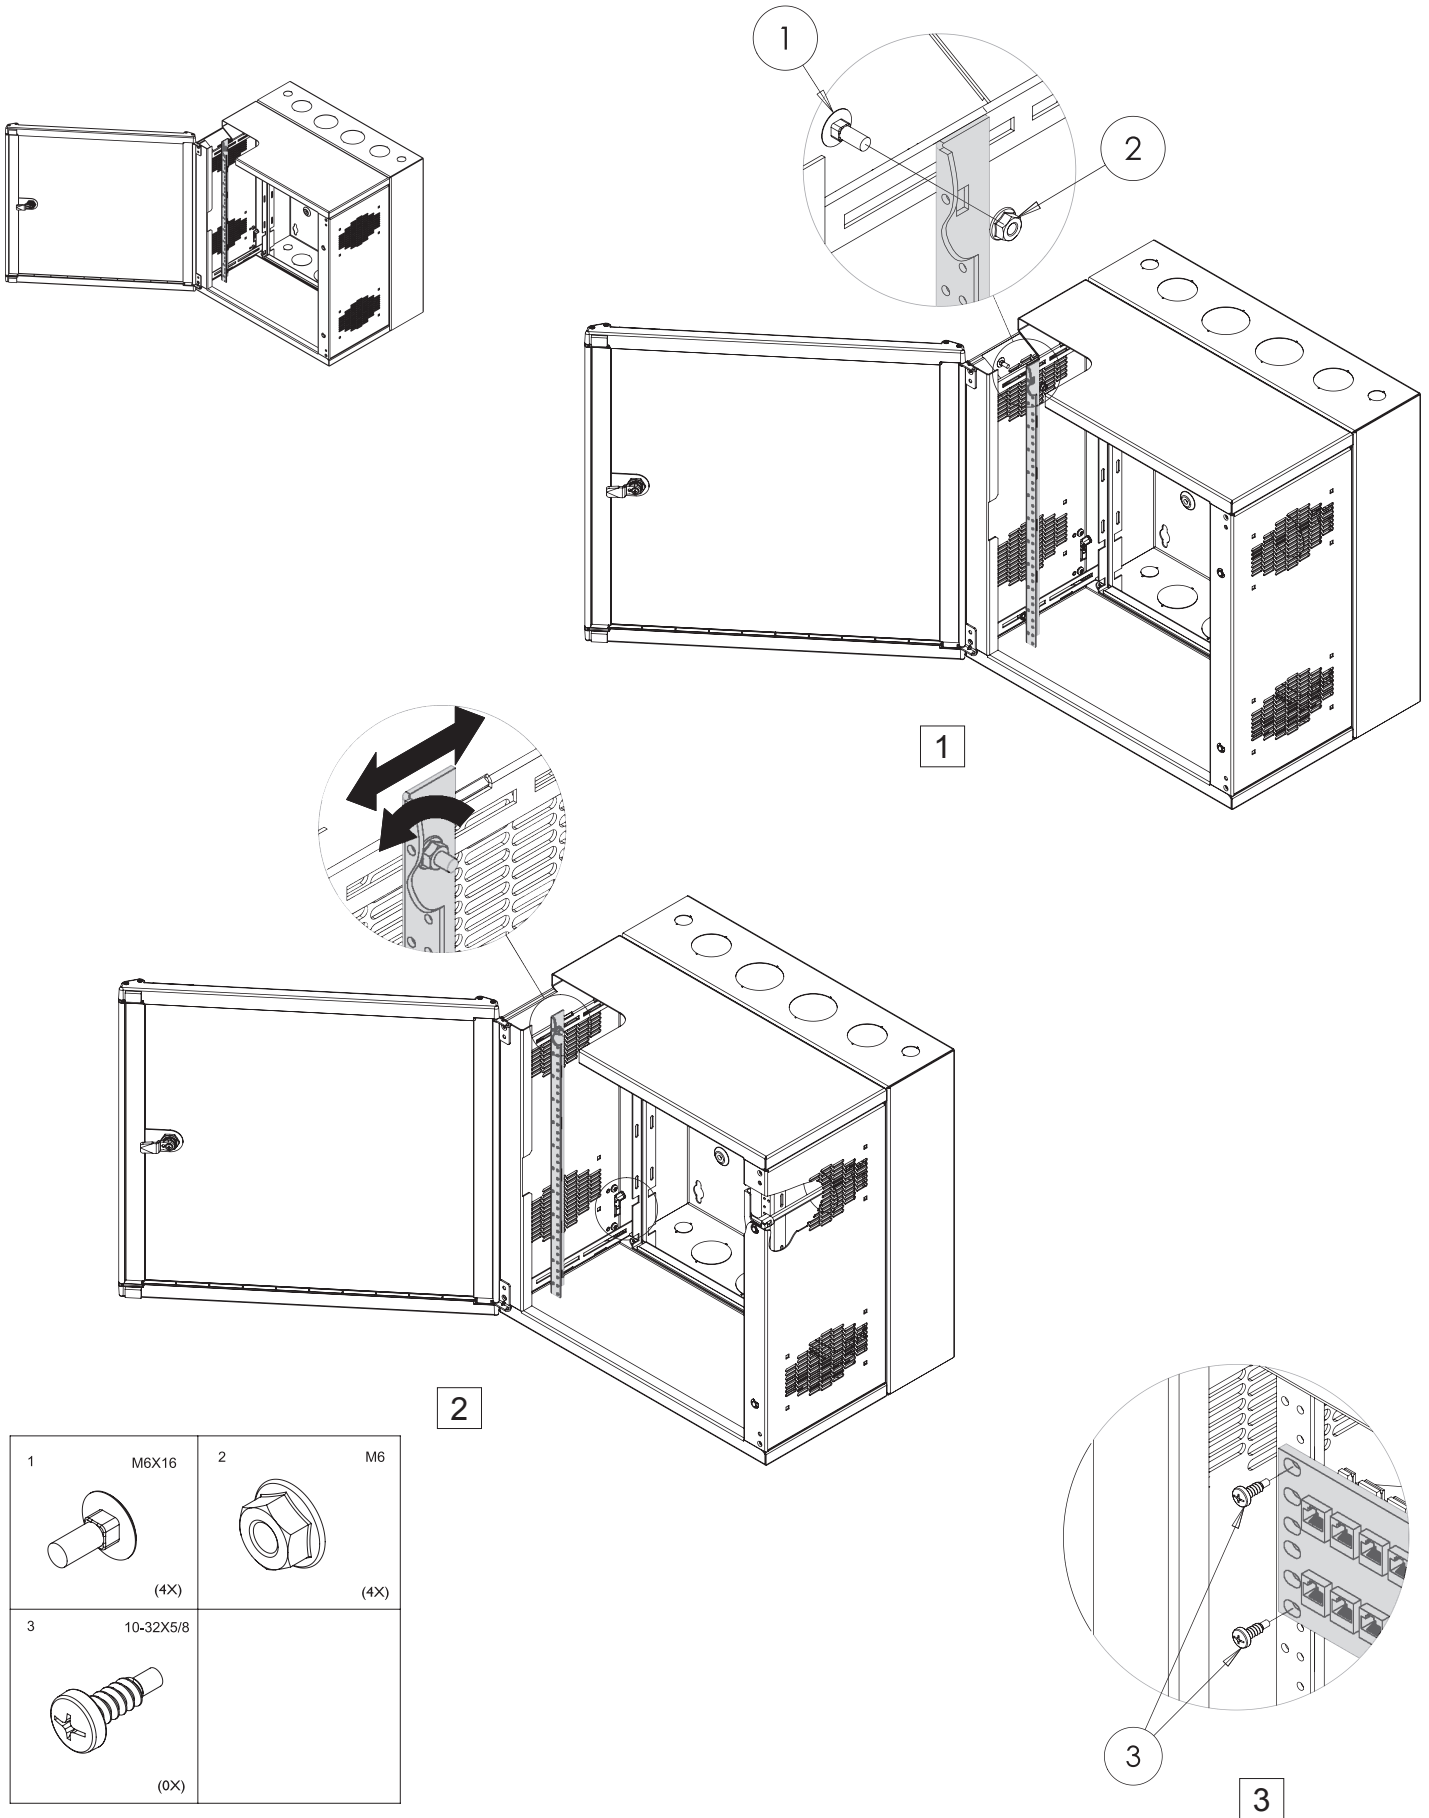

ACCESSPLUS II®

Cable Manager Rack Angles

HOFFMAN (World Headquarters)
2100 Hoffman Way
Anoka, MN 55303-1745 USA
(763) 421-2240 Fax: (763) 422-2178
Customer Service: (763) 422-2211
www.hoffmanonline.com

Canada
HOFFMAN
111 Grangeway Avenue
Suite 504
Scarborough, Ontario M1H 3E9
(416) 289-2770 Fax: (416) 289-2883
1-800-668-2500 (Canada only)