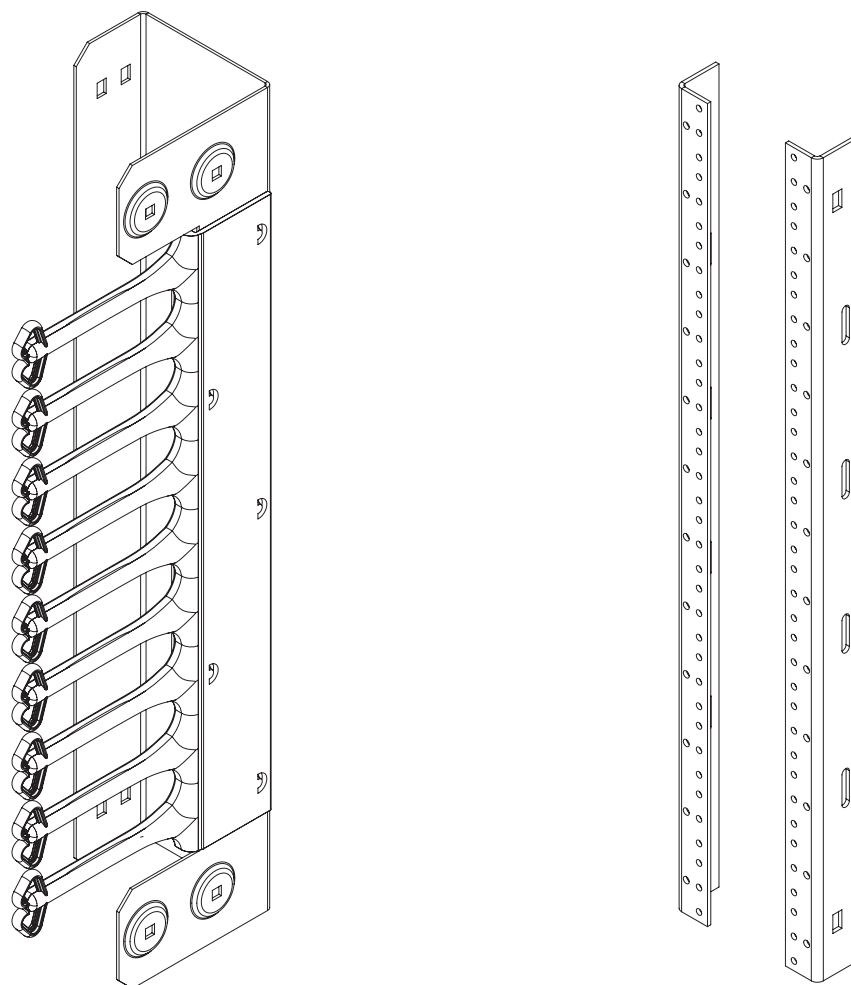

ACCESSPLUS II®

Cable Manager Rack Angles

HOFFMAN (World Headquarters)
2100 Hoffman Way
Anoka, MN 55303-1745 USA
(763) 421-2240 Fax: (763) 422-2178
Customer Service: (763) 422-2211
www.hoffmanonline.com

Canada
HOFFMAN
111 Grangeway Avenue
Suite 504
Scarborough, Ontario M1H 3E9
(416) 289-2770 Fax: (416) 289-2883
1-800-668-2500 (Canada only)