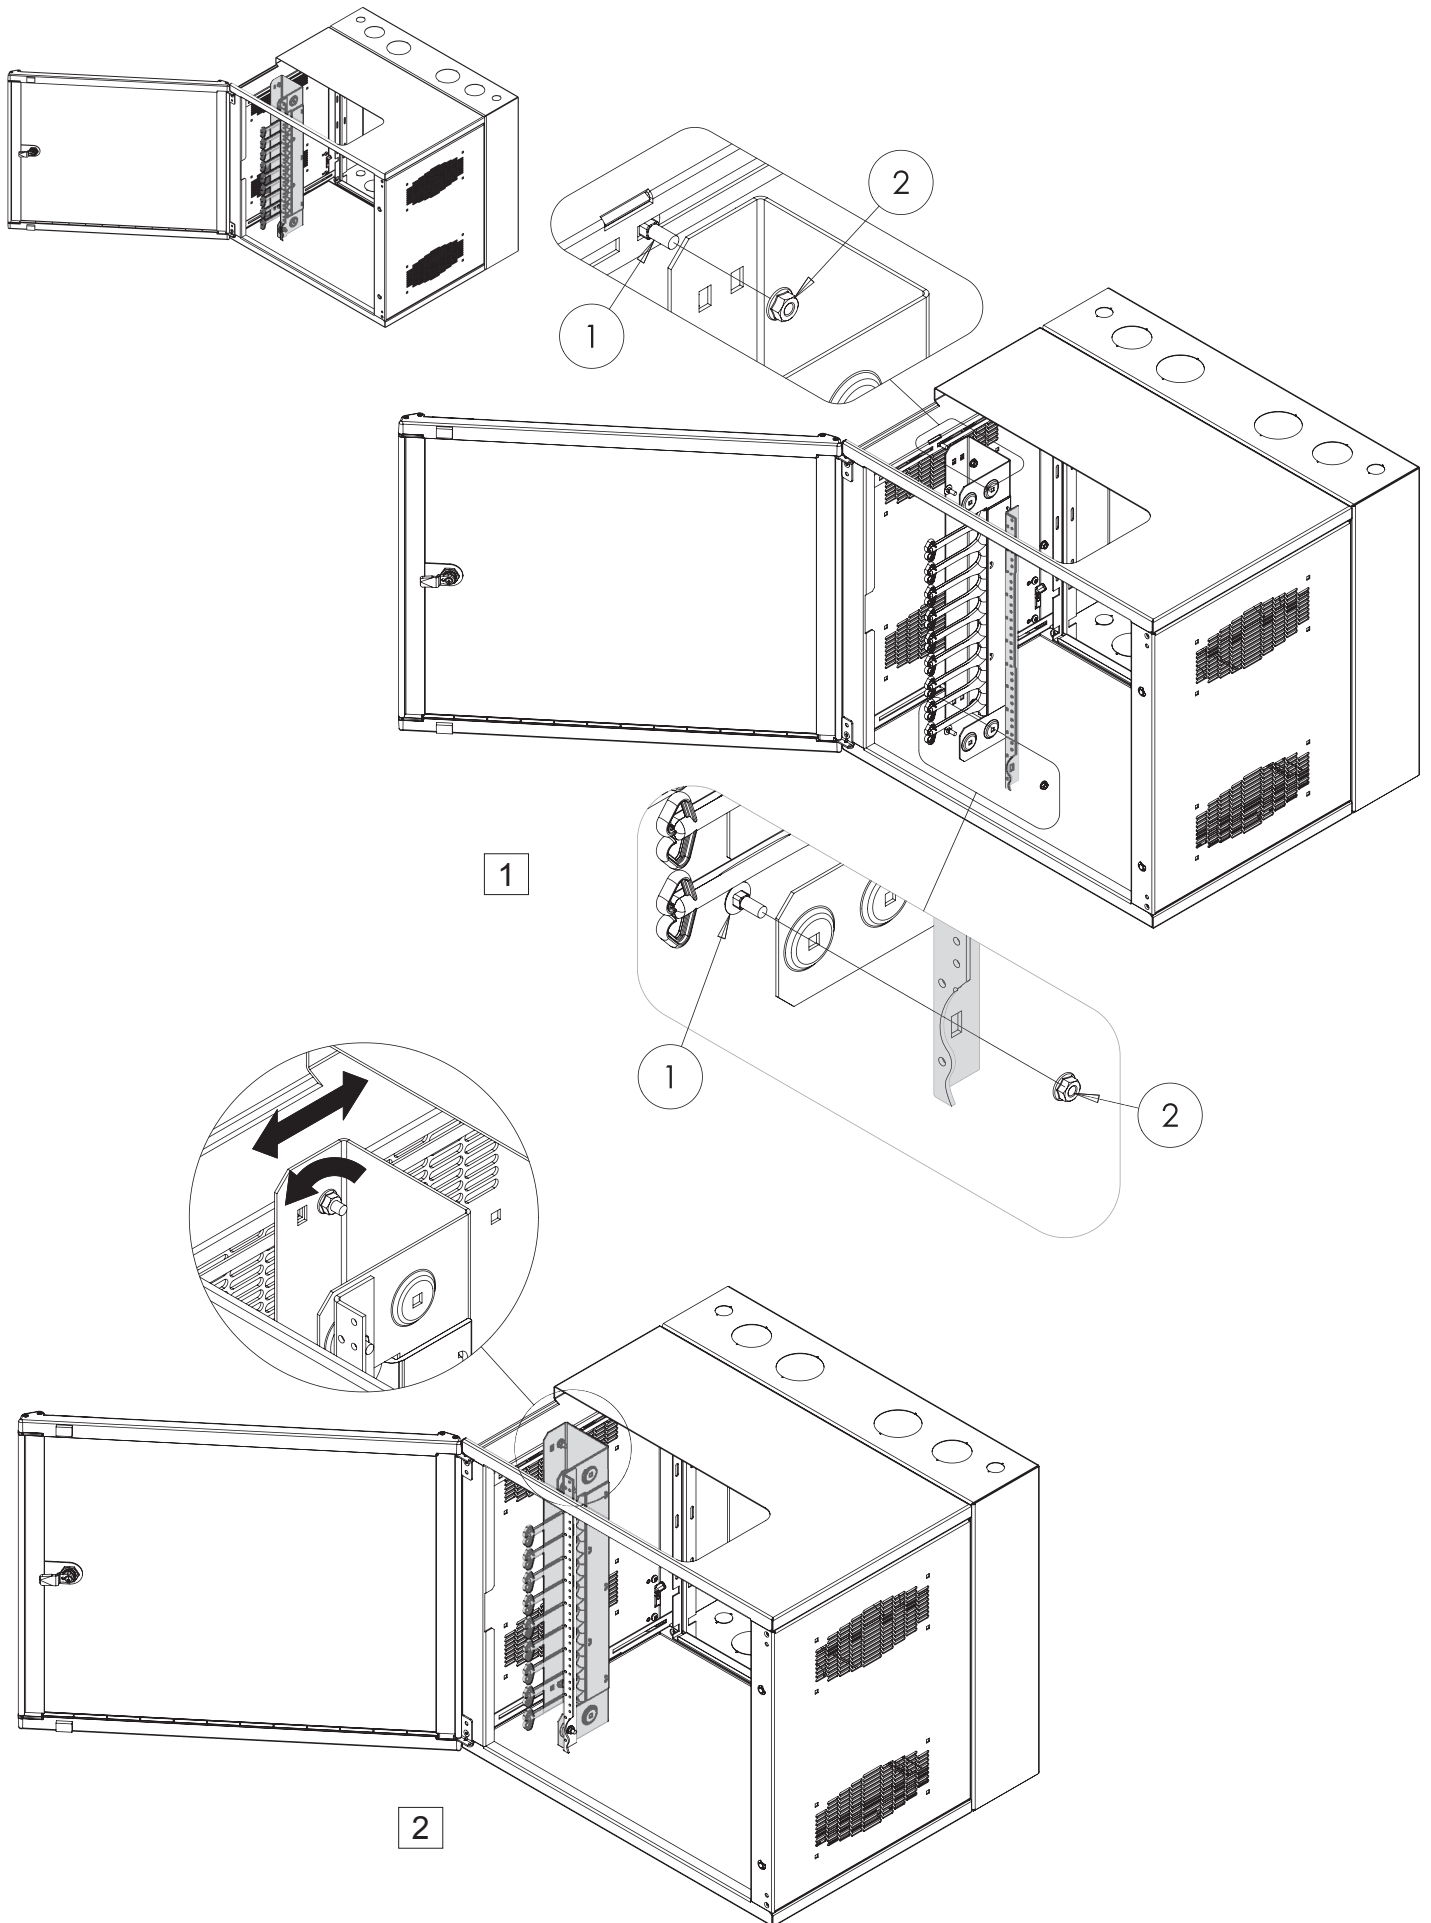

ACCESSPLUS II®

Cable Manager Rack Angles

HOFFMAN (World Headquarters)
2100 Hoffman Way
Anoka, MN 55303-1745 USA
(763) 421-2240 Fax: (763) 422-2178
Customer Service: (763) 422-2211
www.hoffmanonline.com

Canada
HOFFMAN
111 Grangeway Avenue
Suite 504
Scarborough, Ontario M1H 3E9
(416) 289-2770 Fax: (416) 289-2883
1-800-668-2500 (Canada only)